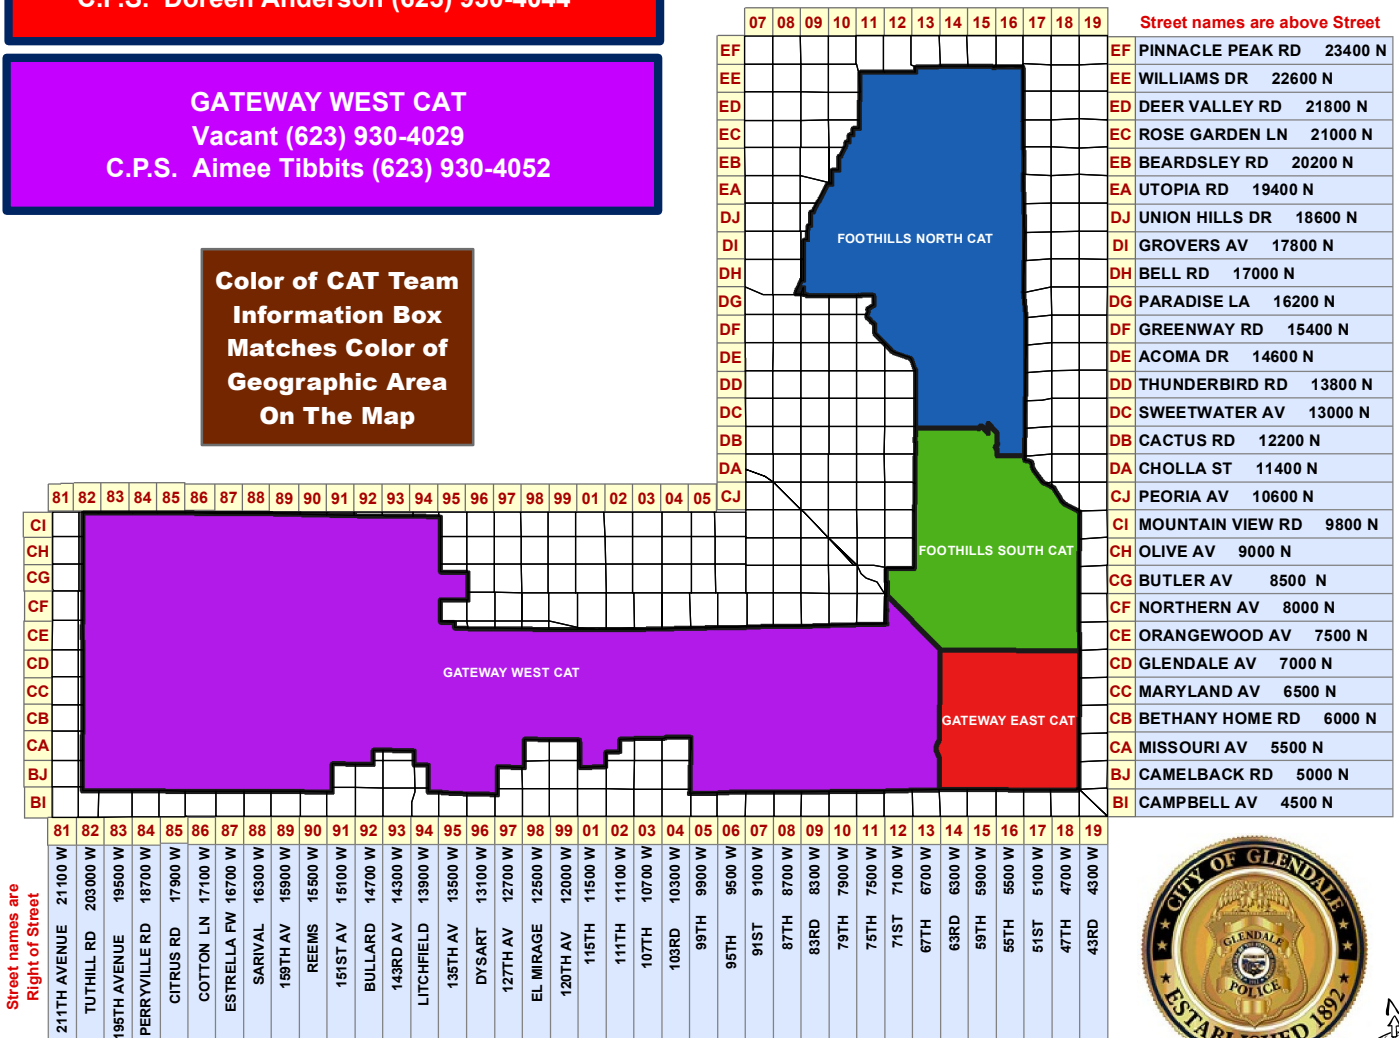

COMMUNITY ACTION TEAM

GLENDALE POLICE DEPARTMENT

For More Information, call (623) 930-3380

Information Current as of 6/1/2023

FOOTHILLS NORTH CAT
Officer William Esh (623) 930-2507
C.P.S. Barbara Garcia (623) 930-2571

FOOTHILLS SOUTH CAT
Officer Jason Wiechmann (623) 930-2554
C.P.S. Christine Penrose (623) 930-2540

GATEWAY EAST CAT 85301
Vacant (623) 930-4060
C.P.S. Doreen Anderson (623) 930-4044

GATEWAY WEST CAT
Vacant (623) 930-4029
C.P.S. Aimee Tibbits (623) 930-4052

**Color of CAT Team
Information Box
Matches Color of
Geographic Area
On The Map**

How To Contact The Correct Team

Address and FAX for Foothills CAT Teams:
6255 W Union Hills, Glendale, AZ 85308
FAX: 602 938-0489

Address and FAX for Gateway CAT Teams:
6261 N 83rd Ave, Glendale, AZ 85303
FAX: 623-930-4164

NOTE: The listed phone numbers are the employee's desk in their office. In case of an emergency call 9-1-1, or the Glendale Police Department at (623) 930-3000. If you have a neighborhood or business crime issue call the appropriate CAT team.